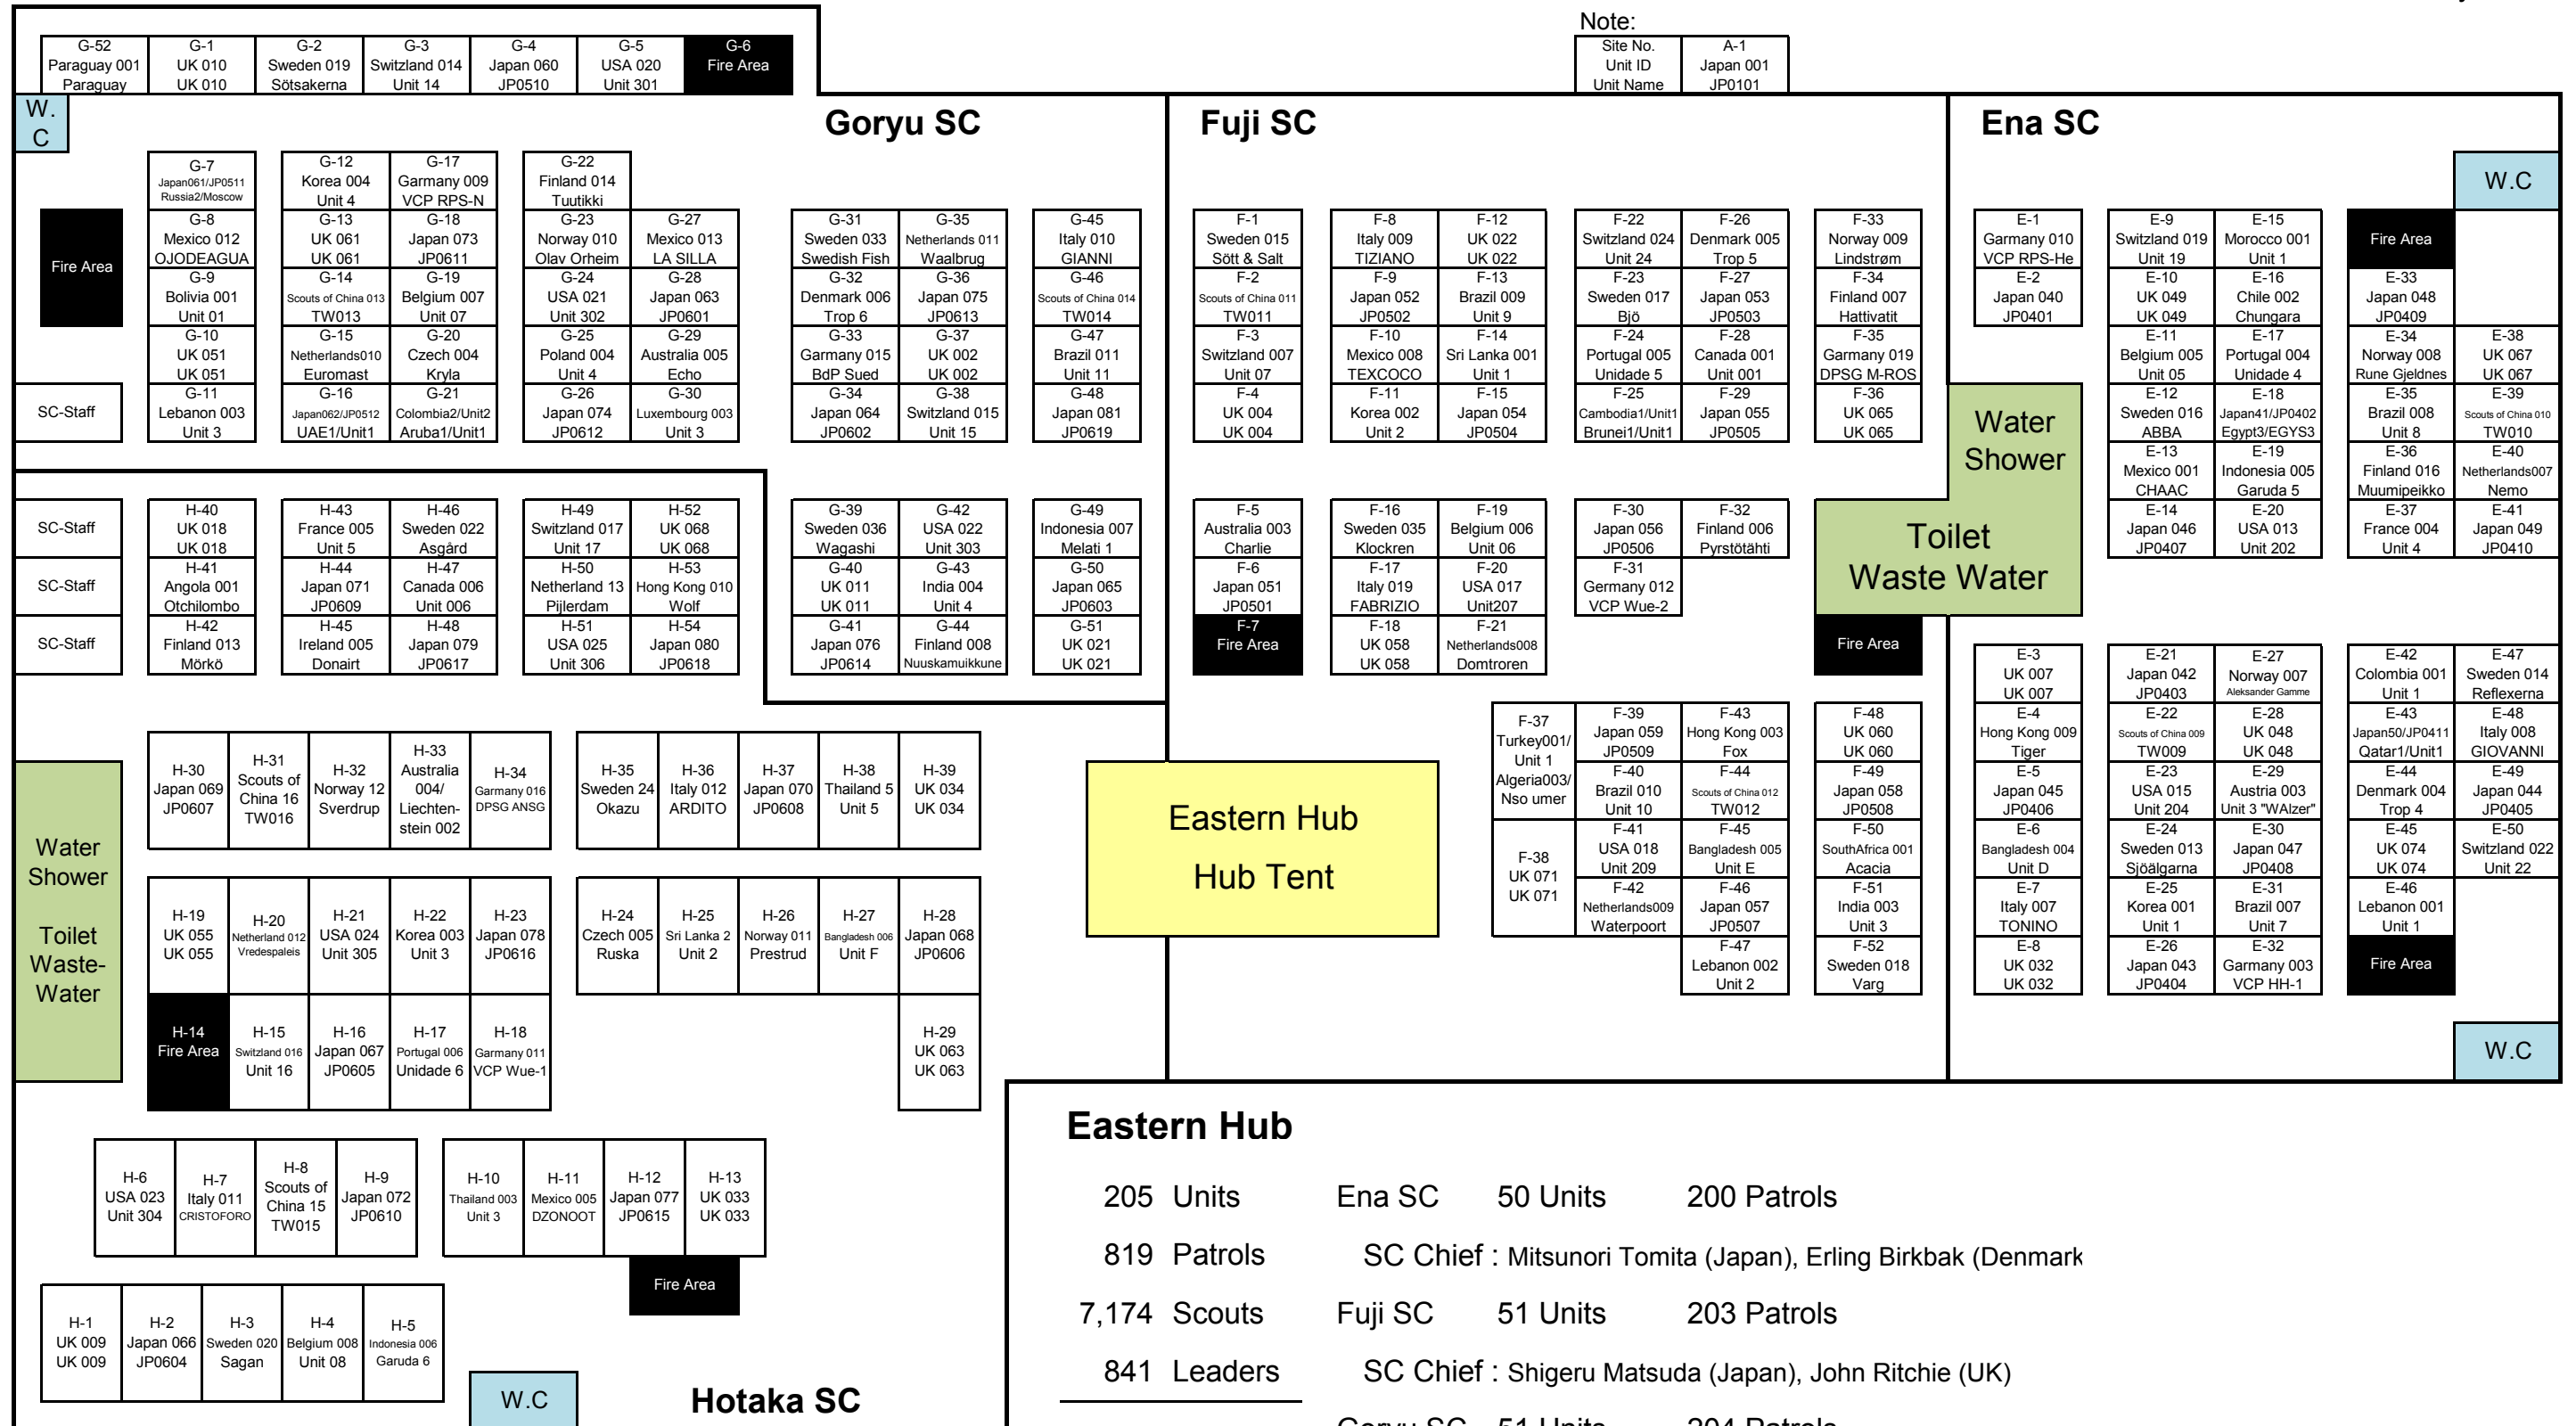

23WSJ Sub Camp Site Map

as of 13 July, 2015

Note:

Site No.	A-1
Unit ID	Japan 001
Unit Name	JP0101

Eastern Hub

205 Units	Ena SC	50 Units	200 Patrols
819 Patrols	SC Chief : Mitsunori Tomita (Japan), Erling Birkbak (Denmark)		
7,174 Scouts	Fuji SC	51 Units	203 Patrols
841 Leaders	SC Chief : Shigeru Matsuda (Japan), John Ritchie (UK)		
8,015 Total	Goryu SC	51 Units	204 Patrols
	SC Chief : Hideo Miura (Japan), Armando Leon (Mexico)		
	Hotaka SC	53 Units	212 Patrols
	SC Chief : Hiroki Yoshino (Japan), Nathan Baie (USA)		