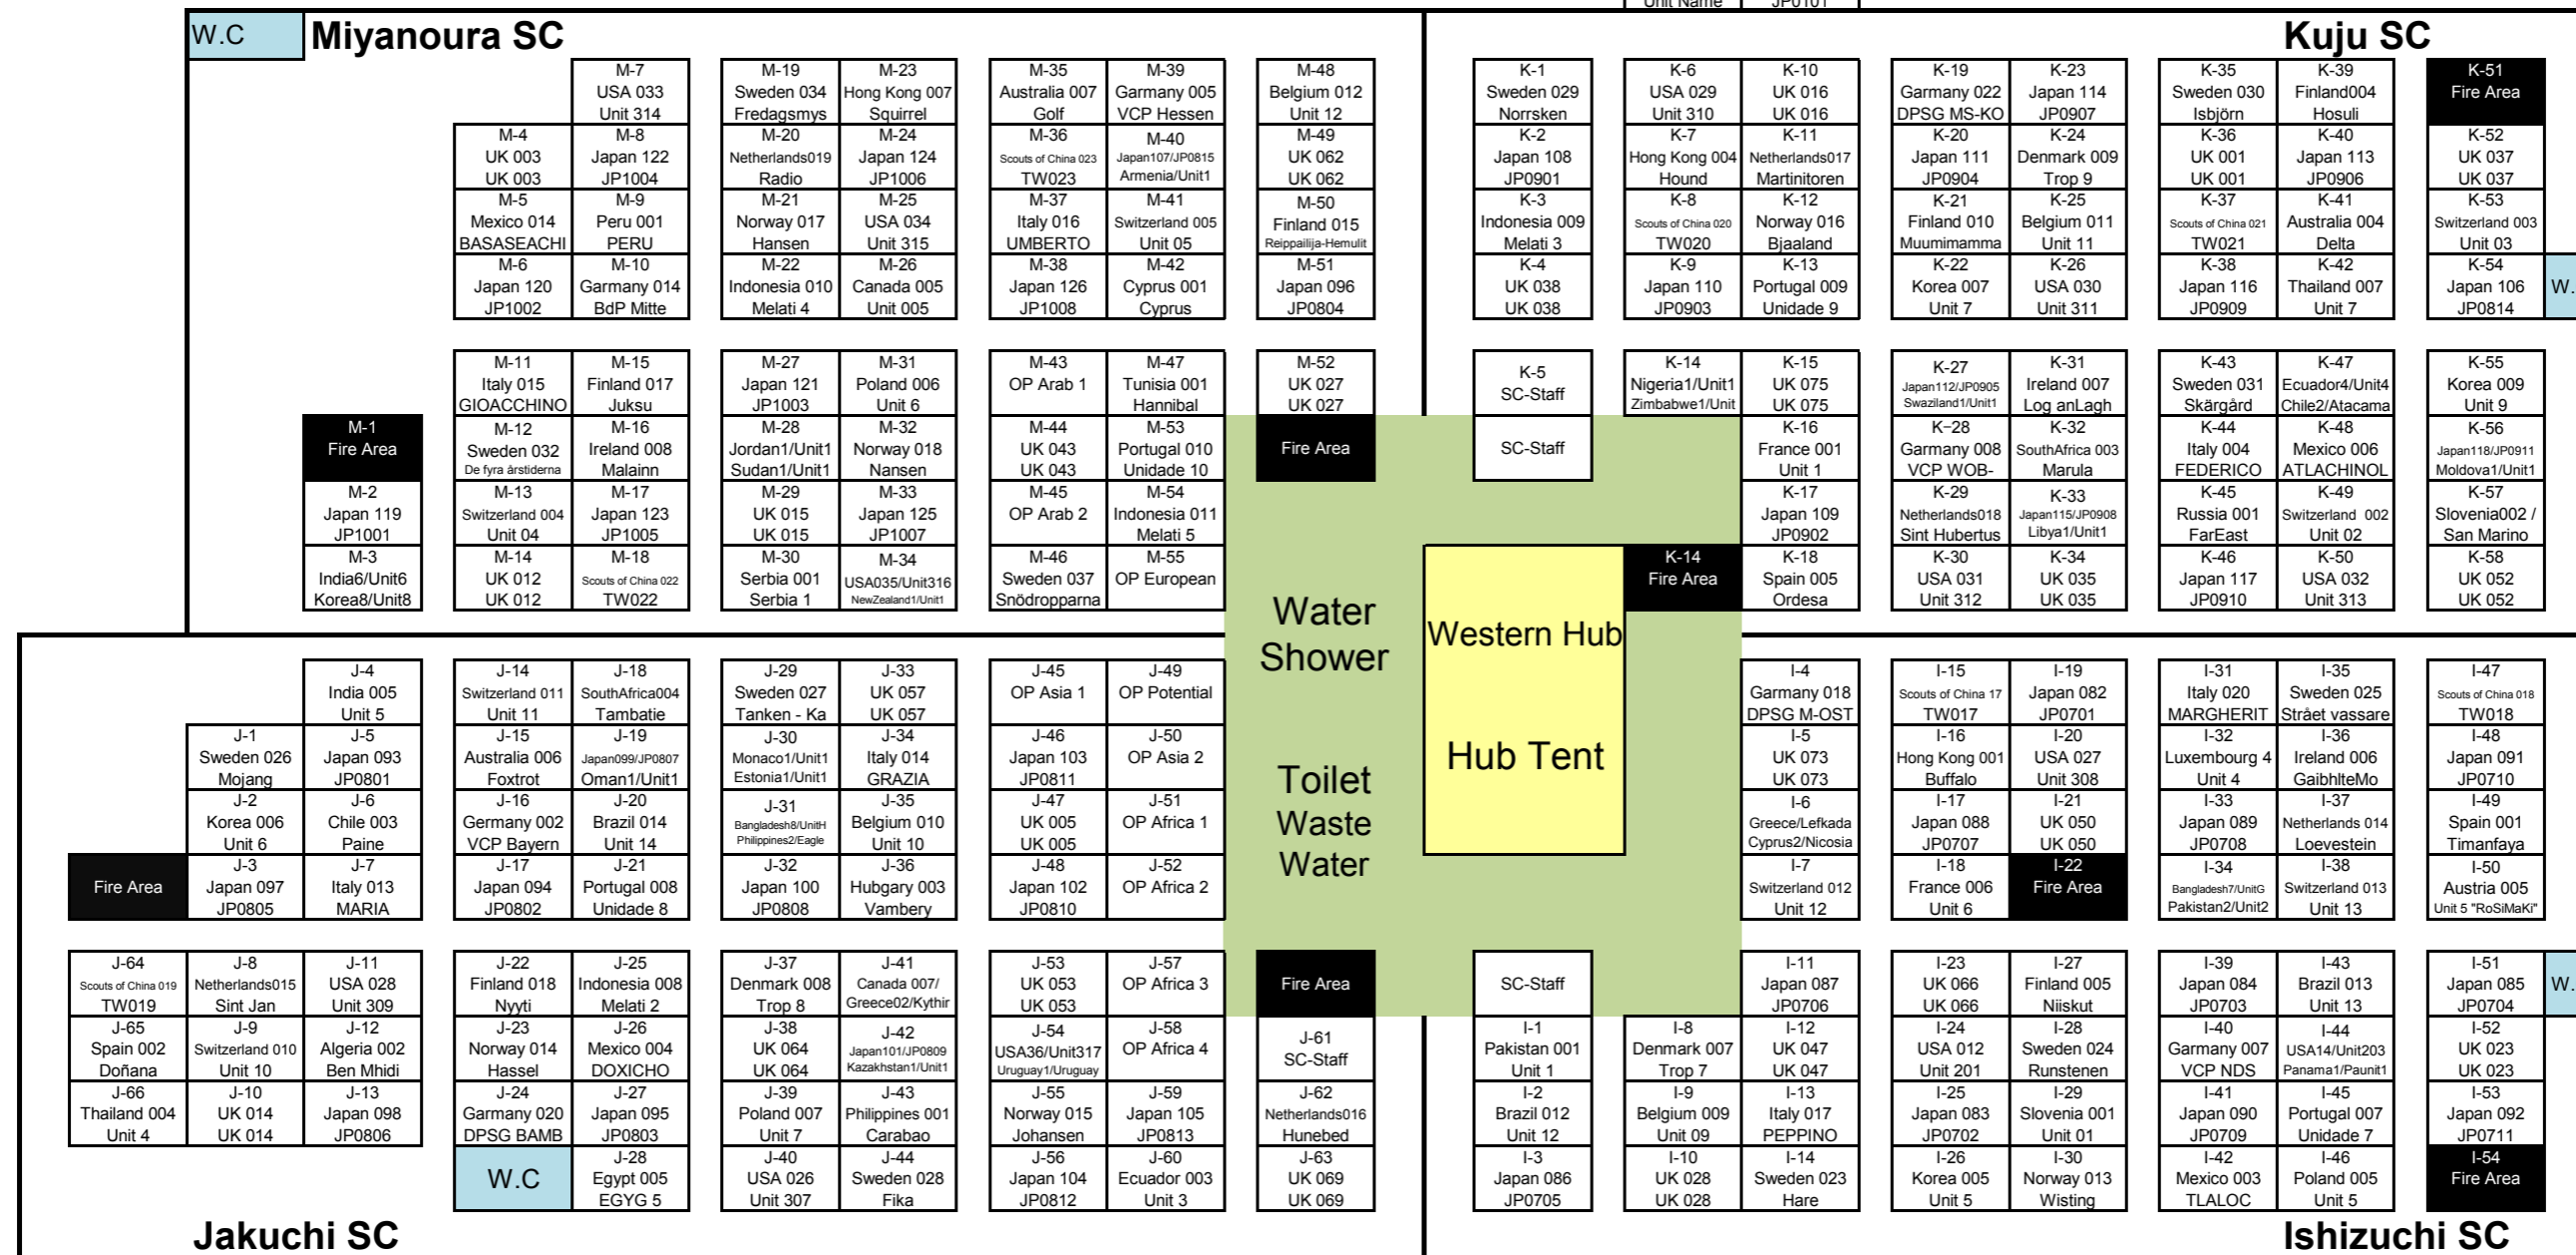

23WSJ Sub Camp Site Map

Note:

Site No.	A-1
Unit ID	Japan 001
Unit Name	JP0101

as of 13 July, 2015

Western Hub

226 Units
 901 Patrols
 7,932 Scouts
 972 Leaders
 8,904 Total

Ishizuchi SC 52 units 208 Patrols
 SC Chief : Michio Sagara (Japan), Thomas Haeckel (Germany)

Jakuchi SC 65 units 255 Patrols
 SC Chief : Shoichi Katafuchi (Japan), Darren Palmer (UK)

Kuju SC 55 units 222 Patrols
 SC Chief : Takahisa Shiraishi (Japan), Adrian Sawyer (UK)

Miyanoura SC 54 units 216 Patrols
 SC Chief : Kunimi Sakamoto (Japan), Peter Houston (USA)